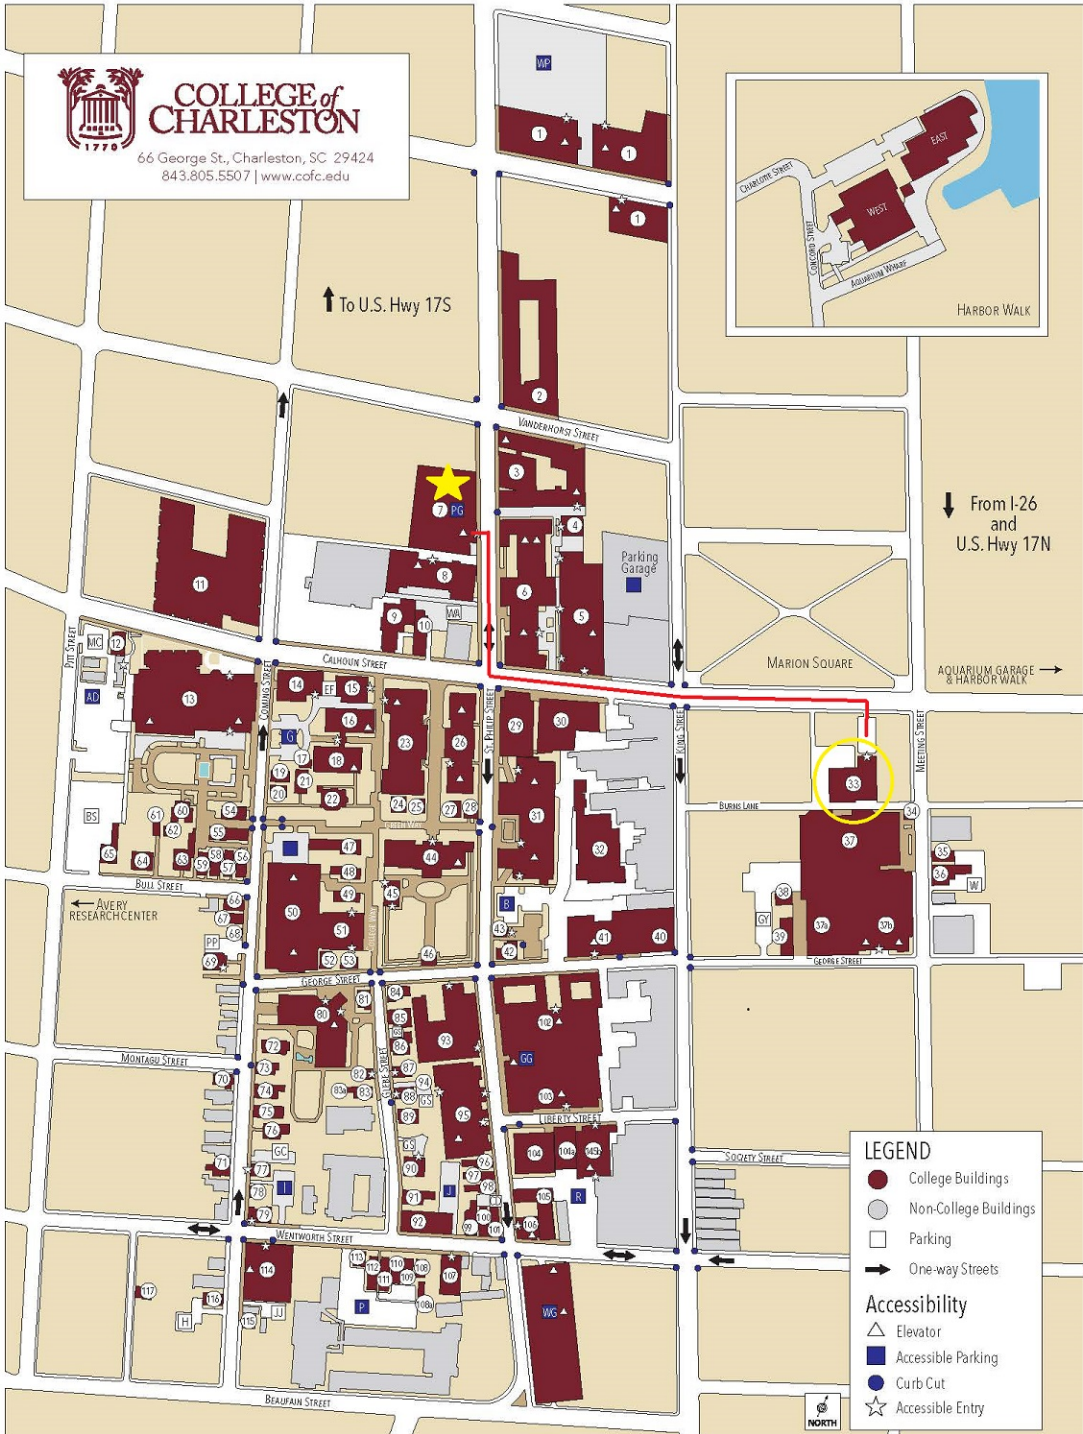

COLLEGE of CHARLESTON

66 George St., Charleston, SC 29424
843.805.5507 | www.cofc.edu

↑ To U.S. Hwy 17S

HARBOR WALK

↓ From I-26 and U.S. Hwy 17N

AQUARIUM GARAGE & HARBOR WALK →

LEGEND

- College Buildings
- Non-College Buildings
- Parking
- One-way Streets

Accessibility

- △ Elevator
- Accessible Parking
- Curb Cut
- ☆ Accessible Entry