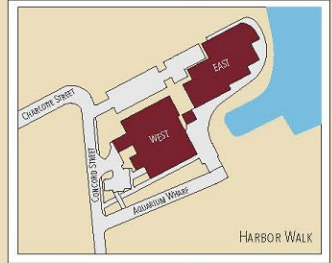

COLLEGE of CHARLESTON

66 George St., Charleston, SC 29424
843.805.5507 | www.cofc.edu

↑ To U.S. Hwy 17S

HARBOR WALK

↓ From I-26 and U.S. Hwy 17N

AQUARIUM GARAGE & HARBOR WALK →

LEGEND

- College Buildings
- Non-College Buildings
- Parking
- One-way Streets